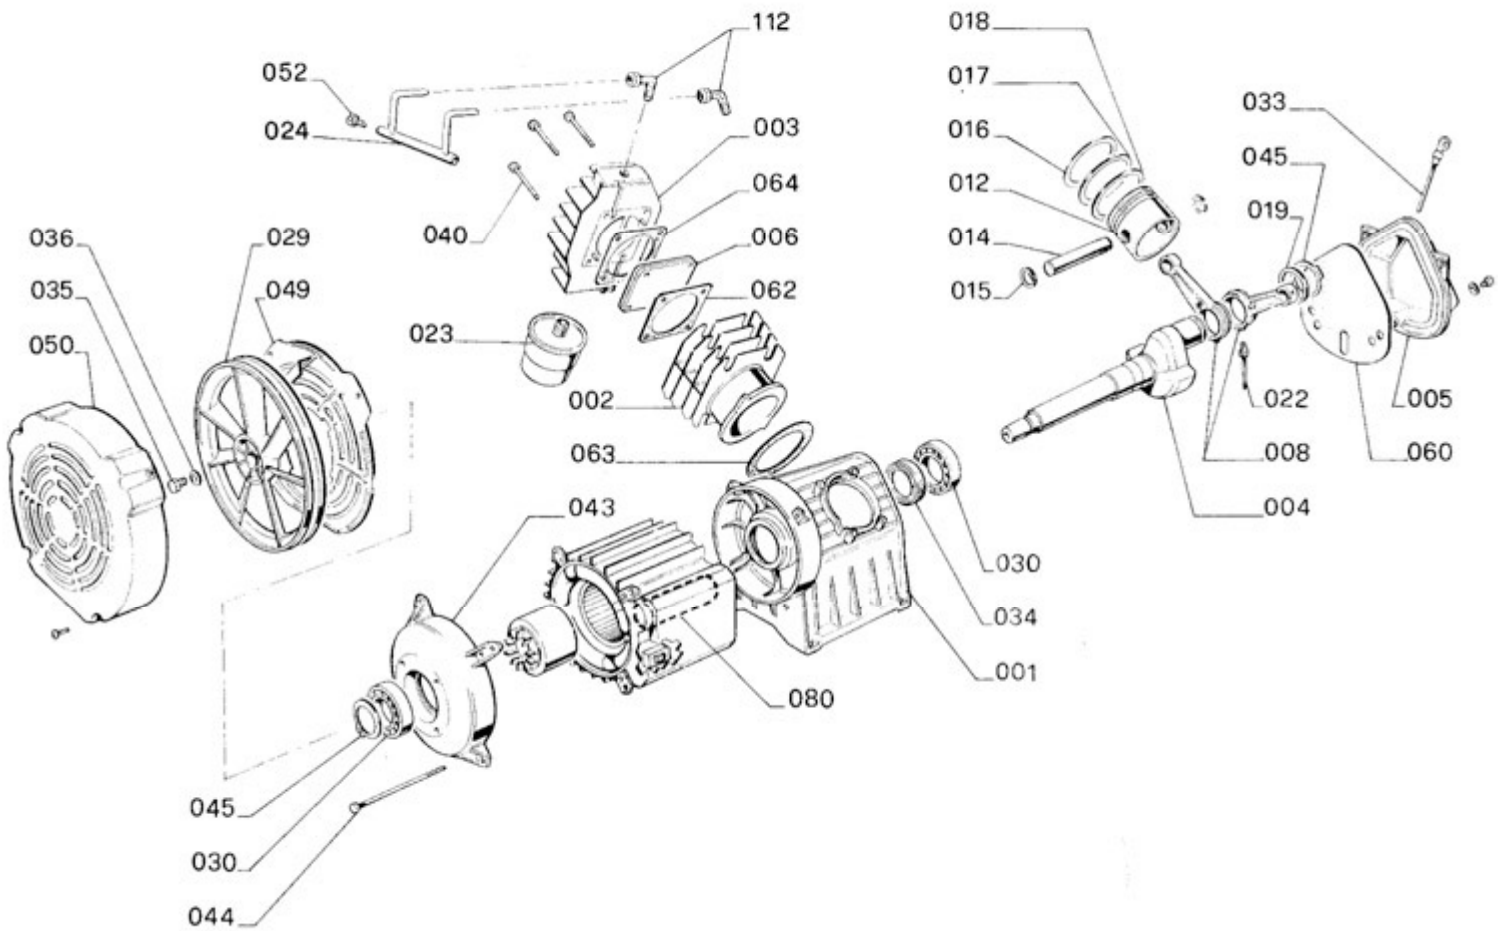

Pos	Component	MU	Multiplier
105	9048003	CHECK VALVE	PZ 1,0
106	4100811	LINE COCK	PZ 1,0
106	9047020	LINE COCK	PZ 1,0
107	9047051	CONDENSATE DRAIN COCK	PZ 1,0
108	9051143	PRESSURE REDUCER	PZ 1,0
109	9052069	PRESSURE GAUGE	PZ 1,0
109	9052070	PRESSURE GAUGE	PZ 1,0
110	4101063	RELIEF VALVE	PZ 1,0
127	9270046	RILSAN PIPE 4/6 BLK IT PA12_LC	MT 0,8
131	9063048	COMPLETE PRESSURE SWITCH	PZ 1,0
132	9065097	POWER CABLE	PZ 1,0
140	9083317	UNIT SUPPORT	PZ 1,0
200	3B00000	BARE PUMP	PZ 1,0
300	9420245	WHEELS/FEET MOUNTING KIT	PZ 1,0
482	4100973	HOSE L=800+FLEX CONN.	PZ 1,0

Pos	Component	MU	Multiplier
1	3N60100	CASING	PZ 1,0
2	3B30000	CYLINDER	PZ 2,0
3	1761401	HEAD	PZ 2,0
4	3N60200	SHAFT	PZ 1,0
5	3N60300	CASING COVER	PZ 1,0
6	0540051	VALVE HOLDER PLATE	PZ 2,0
8	3D10100	COMPLETE CON-ROD	PZ 1,0
8	3D10200	COMPLETE CON-ROD	PZ 1,0
12	1421100	LP PISTON	PZ 2,0
14	7921200	BP GUDGEON PIN	PZ 2,0
15	9140040	PIN RETAINING RING	PZ 4,0
16	\$31203990	PISTON RING AC/COO	PZ 2,0
17	\$31203970	PISTON RING ROS	PZ 2,0
18	\$31203950	PISTON RING ROF	PZ 2,0
22	9014006	OIL SCAVENGE TAB	PZ 1,0
23	7981000	AIR FILTER ASSEMBLY	PZ 2,0
24	9053662	MANIFOLD	PZ 1,0
29	2600100	FLYWHEEL	PZ 1,0
30	9170085	BEARING 6205 2RS	PZ 1,0
30	9170090	BEARING 6207	PZ 1,0
33	9024020	OIL PLUG	PZ 1,0
34	9163030	SEAL	PZ 1,0
36	9004008	WASHER FLYWHEEL	PZ 1,0
40	9101126	TIE-ROD	PZ 8,0
43	3N60400	SHIELD MOTOR	PZ 1,0
44	9067182	TIE-ROD	PZ 4,0
45	\$37607520	CIRCLIP AAE D25 UNI 7435 K2	PZ 1,0
47	3D62050	ROTOR	PZ 1,0
48	3D60050	WOUND STATOR	PZ 1,0
49	8356100	UPPER HOUSING	PZ 1,0
50	8356200	LOWER HOUSING	PZ 1,0
52	4101047	EXHAUST VALVE	PZ 1,0
60	3N50100	COVER SEAL	PZ 1,0
62	7350300	CYLINDER-PLATE SEAL	PZ 2,0
63	9040029	PLATE-PLATE SEAL	PZ 2,0
64	6750400	PLATE-HEAD SEAL	PZ 2,0
80	9612113	CONDENSER	PZ 1,0
112	9053005	NIPPLE/ELBOW	PZ 2,0